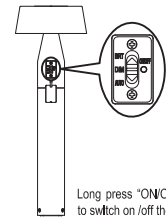

NOVA LUCE

9136462 9136463

1

Dismantle parts by untying screws

2

Remove from the base

3

Long press "ON/OFF" for 4 seconds to switch on /off the power.

BRT : 100% brightness
DIM : 20% brightness
AUTO: 100% brightness when someone pass by

Make adjustments

Bollard light

4a

Mark holes, apply plastic anchors

5a

Tie up screws

6a