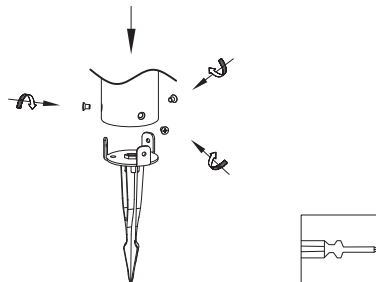

BRT : 100% brightness
DIM : 20% brightness
AUTO: 100% brightness when someone pass by

Make adjustments

Bollard light

4a

Mark holes, apply plastic anchors

5a

Tie up screws

6a

Fix it in place by tying up side screws

Spike

4b

Recommend to install in the place under direct sunlight for 4-6 hours.

Tie up screws

5b

Tie up parts together & fix it in place

6b