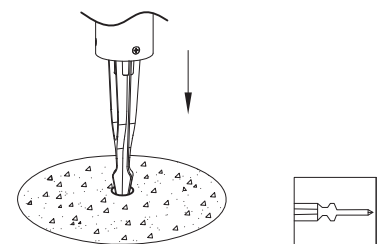

BRT : 100% brightness
DIM : 20% brightness
AUTO: 100% brightness when someone pass by

Make adjustments

Bollard light

4a

Mark holes, apply plastic anchors

5a

Tie up screws

6a

Fix it in place by tying up side screws

Spike

4b

Recommend to install in the place under direct sunlight for 4-6 hours.

Tie up screws

5b

Tie up parts together & fix it in place

6b

Insert into the soil