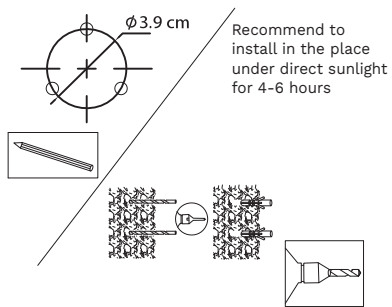

NOVA LUCE

9136462 9136463

1

Dismantle parts by untying screws

2

Remove from the base

3

Long press "ON/OFF" for 4 seconds to switch on /off the power.

BRT : 100% brightness
DIM : 20% brightness
AUTO: 100% brightness when someone pass by

Make adjustments

Bollard light

4a

Mark holes, apply plastic anchors

5a

Tie up screws

6a

Fix it in place by tying up side screws

Spike

4b

Recommend to install in the place under direct sunlight for 4-6 hours.

Tie up screws

5b

Tie up parts together & fix it in place

6b