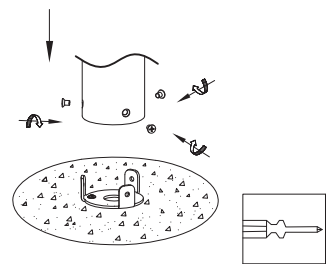

BRT : 100% brightness
DIM : 20% brightness
AUTO: 100% brightness when someone pass by

Make adjustments

Bollard light

4a

Mark holes, apply plastic anchors

5a

Tie up screws

6a

Fix it in place by tying up side screws

Spike

4b

Recommend to install in the place under direct sunlight for 4-6 hours.

Tie up screws

5b

Tie up parts together & fix it in place

6b