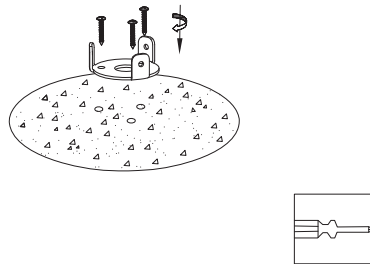

BRT : 100% brightness
DIM : 20% brightness
AUTO: 100% brightness when someone pass by

Make adjustments

Bollard light

4a

Mark holes, apply plastic anchors

5a

Tie up screws

6a

Fix it in place by tying up side screws

Spike

4b

Recommend to install in the place under direct sunlight for 4-6 hours.

Tie up screws

5b

Tie up parts together & fix it in place

6b