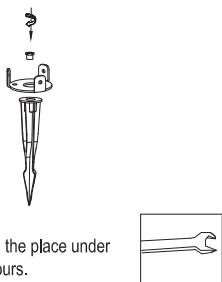

BRT : 100% brightness
DIM : 20% brightness
AUTO: 100% brightness when someone pass by

Make adjustments

Bollard light

4a

Mark holes, apply plastic anchors

5a

Tie up screws

6a

Fix it in place by tying up side screws

Spike

4b

Recommend to install in the place under direct sunlight for 4-6 hours.

Tie up screws

5b

Tie up parts together & fix it in place

6b