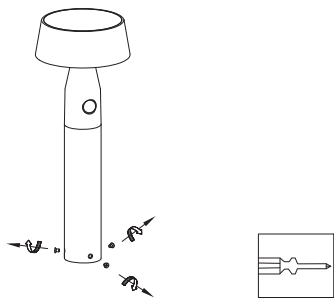

NOVA LUCE

9136462 9136463

1

Dismantle parts by untying screws

2

Remove from the base

3

Long press "ON/OFF" for 4 seconds to switch on /off the power.

BRT : 100% brightness
DIM : 20% brightness
AUTO: 100% brightness when someone pass by

Make adjustments

Bollard light

4a

Mark holes, apply plastic anchors

5a

Tie up screws

6a

Fix it in place by tying up side screws

Spike

4b

Recommend to install in the place under direct sunlight for 4-6 hours.

Tie up screws

5b

Tie up parts together & fix it in place

6b